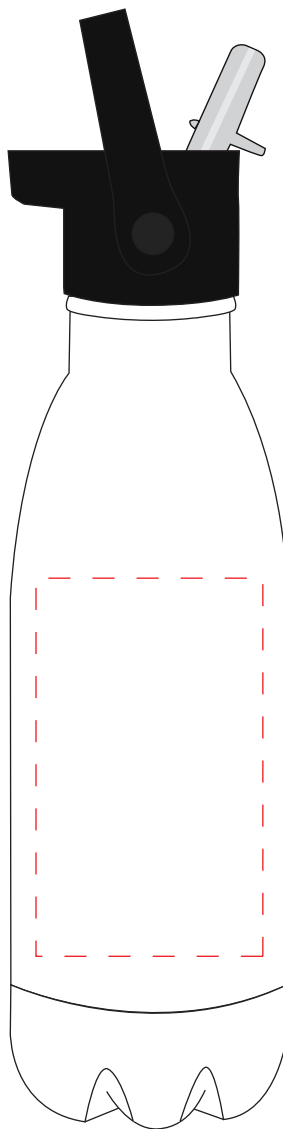

Your Ref:
Our Ref:

Quantity:
Version: 1

Product Code: MG0337
Product Colour: WHITE

PRINTING CONCERNS:

PRODUCT INFO: LOGO MAY NOT LINE UP TO SIPPER

- Logos will be directly opposite
- Logos will NOT be directly opposite

We stock this item in the following colours

PANTONE REFERENCE(S)

- Engrave

ARTWORK SCALE 50%

ARTWORK SCALE 100%
Max engrave area: 60mm x 100mm

Product Image for visualisation
- colours may vary

The dashed line is to demonstrate print area and will not appear on your printed item